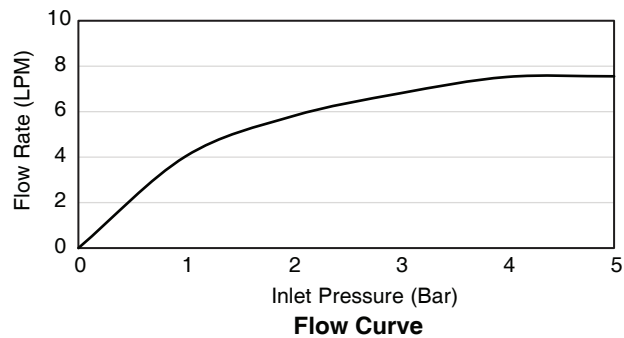

Note: Flow rates are approximate. (1 gallon = 3.785 liters, 1 bar = 14.5 psi)

Dimensions are approximate.

Unit: mm

Note: The recommended dimension for installation can be adjusted according to user preferences and layout.